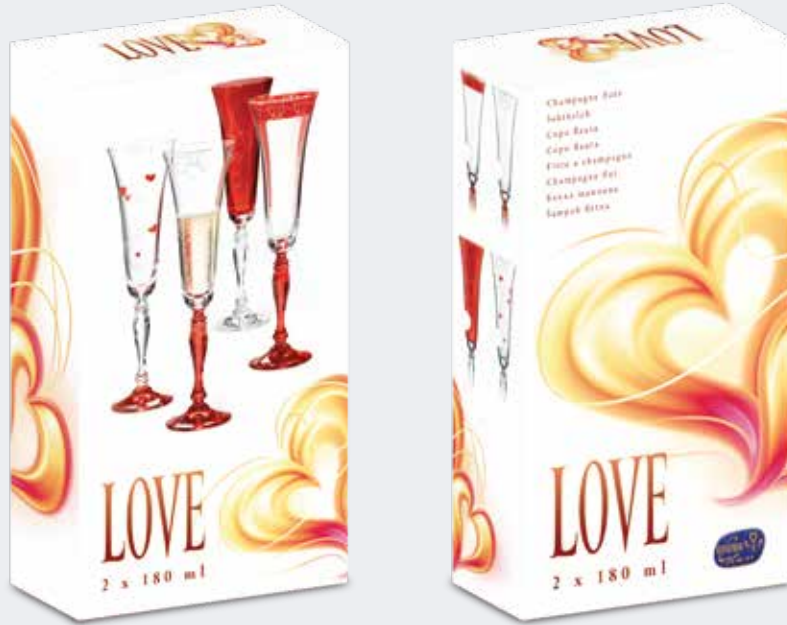

# LOVE-VICTORIA

40727

180 ml

Design: Markéta Lukavcová

Heart - symbol representing  
centre of a personality,  
feelings, or passion.

Through heart we feel our joy,  
love, sympathy or affection.

Love-Victoria 2 x 180 ml